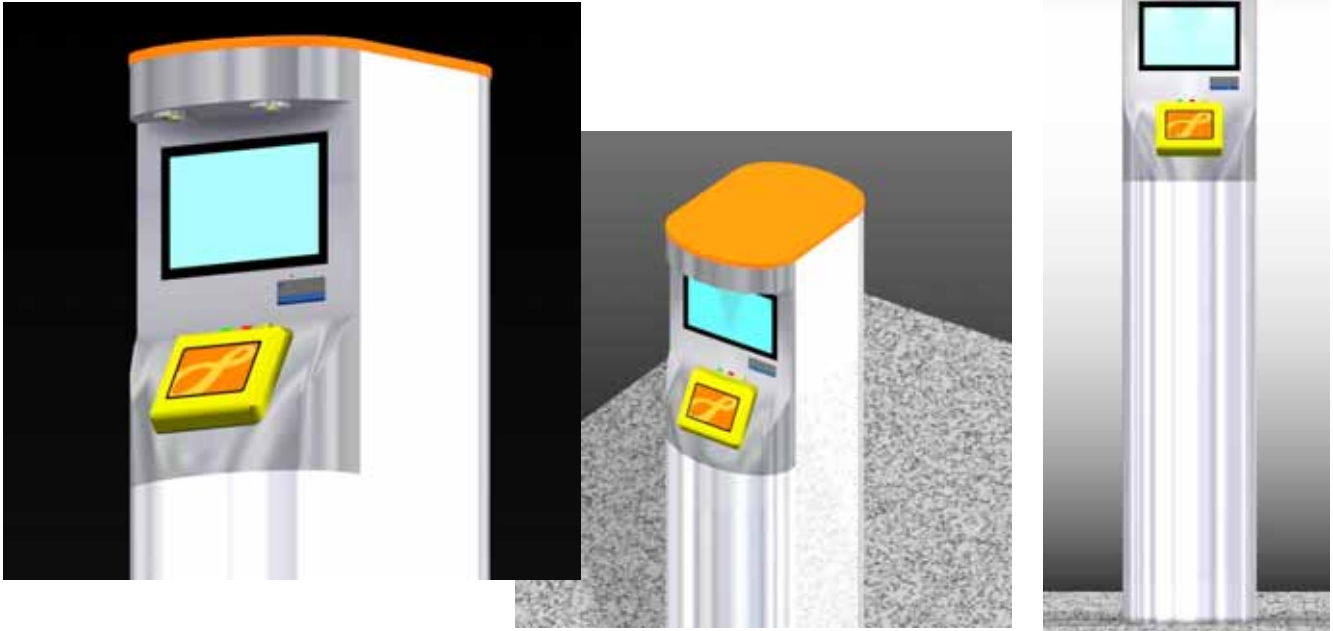

The Integration of Octopus Card reader on Carpark System
Model: OCTO-112

Description

A new device featuring the most accurate & convenience way on the access of Carpark System. Accessible with Octopus card without carrying CASH.

Features

- . High resolution LCD display panel for instructions.
- . A compatible cashier register with PC & color monitor.
- . Proof of sales receipt.
- . Automatic cutting on receipt printer.
- . An interface communication linkage of equipment between Octopus reader & PC.
- . Parking time validity display at entrance.

Hardware equipment

Central Cashier Register

A compatible PC with color monitor.
Octopus add value machine
Receipt printer with cutter.
Octopus card reader.

Ticket dispenser (Entry Lane) & Exit reader (Exit Lane)

Octopus Card reader with auto cut receipt printer.
High resolution of color LCD display monitor.
An intercom communication to Cashier station